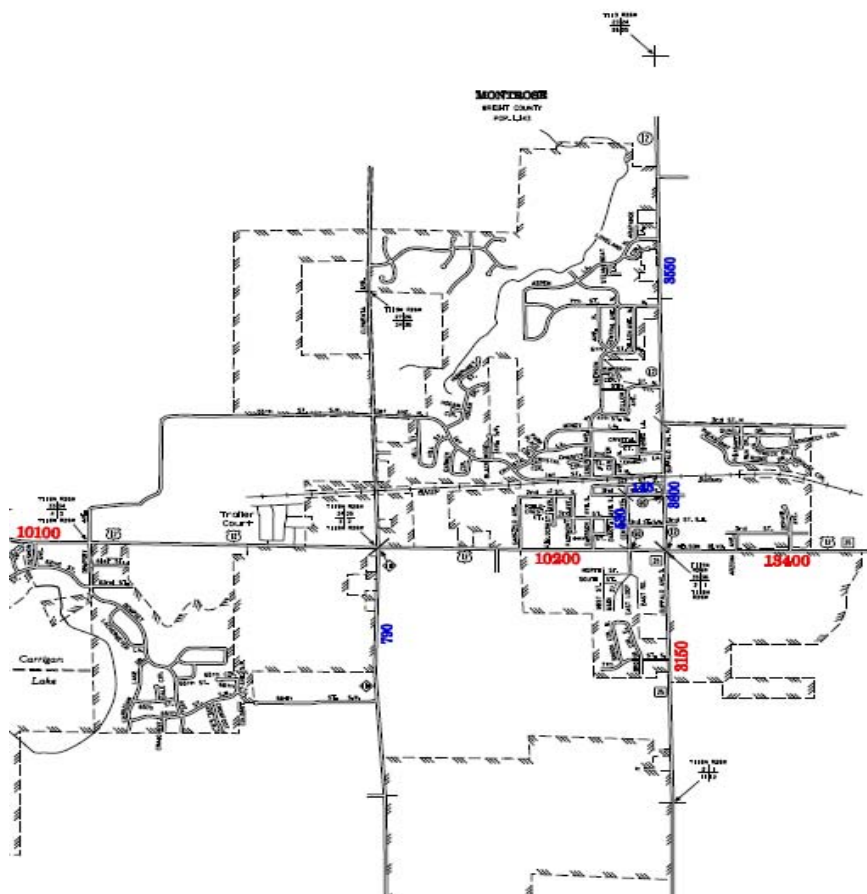

# Transportation

## Location...Location...Location...

When selecting a new home for your business, the old saying is "location, location, location". Montrose is ideally located along U.S. Highway 12, MN Highway 25 and Co. Rd 12 and is within 17 minutes of Interstate 94. Located 25 miles west of Minneapolis, Montrose has easy access to metropolitan amenities while retaining small town charm.

**Traffic counts** along U.S. Highway 12 on the east side of Montrose have increased 52 % from 8,800 ADT to 13,400 ADT between 2000 and 2008 (Source: MNDOT), providing businesses with exposure to local and regional traffic.

Montrose is 16 miles from an interstate highway. The Minneapolis/St. Paul International Airport is 45 miles from Montrose, and offers a 10,000 foot paved and lighted runway for charter, commercial, freight and jet service. The airport serves several major airlines.